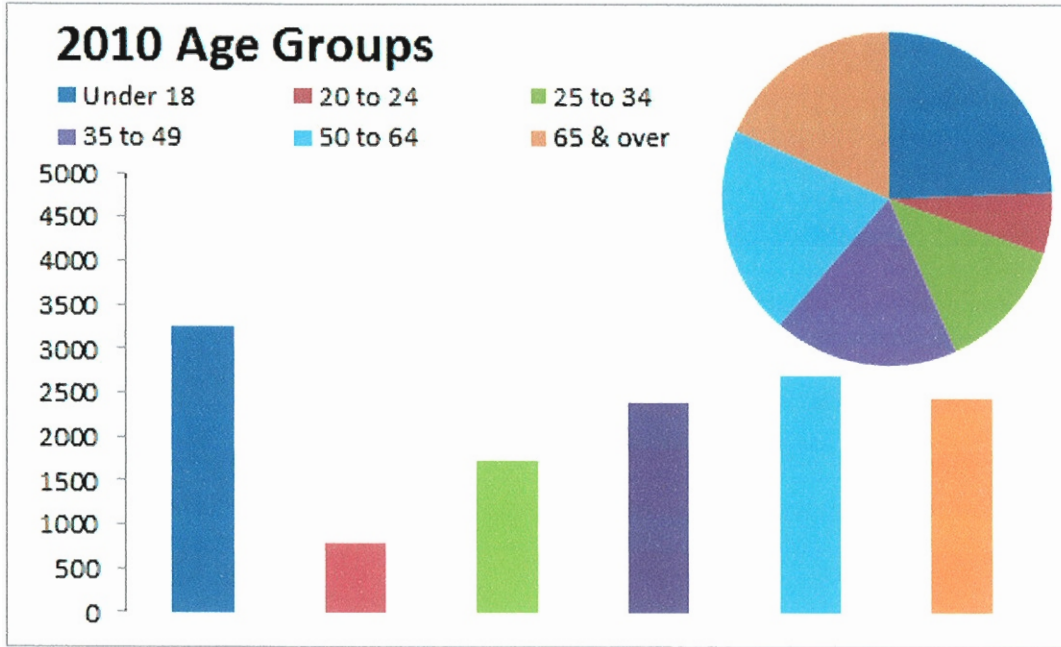

# Selected Census Graphs

## Ethnicity

Legend:

- Hispanic or Latino (Blue)
- Not Hispanic or Latino (Red)

## Percentage Change in Population

Legend:

- Hispanic or Latino (Blue)
- Not Hispanic or Latino (Red)

## Population Change by Age Group